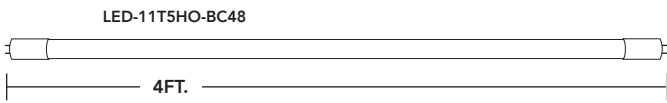

T5 RETROFITS BALLAST COMPATIBLE - TYPE A

PART NUMBER BUILDER

MFR	WATTAGE	PRODUCT	CCT	TECHNOLOGY	LENGTH (IN)	GENERATION
LED		T5HO		BC		G3
	11 25		830=3000K/85CRI 835=3500K/85CRI 840=4000K/85CRI 850=5000K/85CRI		24 48	

ORDERING EXAMPLE
LED-11T5HO-840BC24-G3