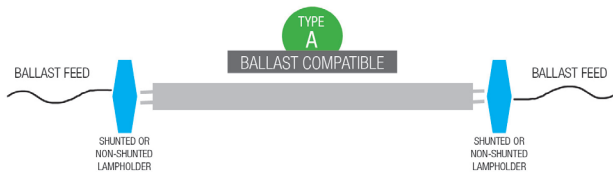

T5 RETROFITS

BALLAST COMPATIBLE - TYPE A - DOUBLE-ENDED POWER

VOLTAGE

INSTALL METHOD

BEAM ANGLE

OPERATING TEMP

NATIONAL
SANITATION
FOUNDATION

CRI

RATED LIFE

WARRANTY

easiest installation

works on
instant start
ballasts

- 11W & 25W models.
- Available in 2ft & 4ft lengths.
- 3000K, 3500K, 4000K & 5000K color options.
- Beautiful uniform illumination from our glass construction.
- Frosted lens softens the light output.